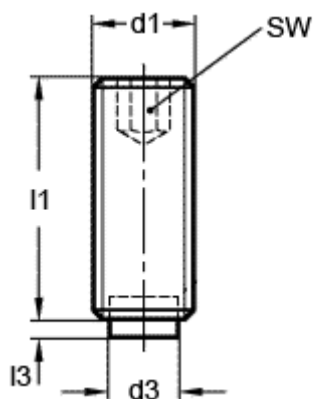

Data Sheet

Article number: 209316811

Description: E+G Grub screw, st. steel
GN 913.5-M12-40-KU

Measures

d1 = M12

d3 = 8

l1 = 40.0

l3 = 2.1

SW = 6.0